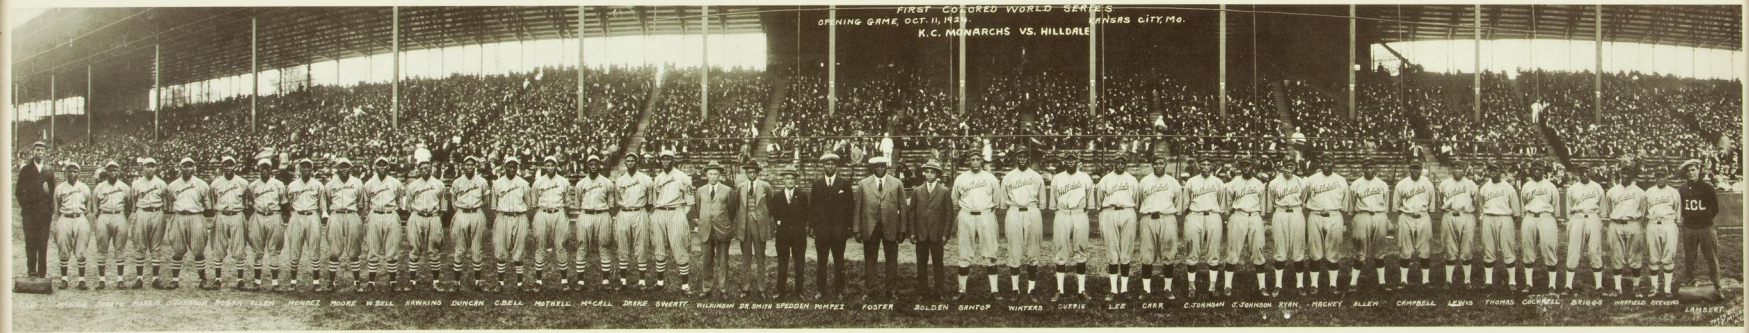

KANSAS CITY MONARCHS - 1924

W. Davis, McMillin, Johnson, Morris, Johnson, Allen, Foster, Hargrett, Moore, McMillin, W. Davis, Lee, Campbell, Lewis, Thomas, Campbell

FIRST COLORED WORLD SERIES
 OPENING GAME, OCT. 11, 1943
 K.C. MONARCHS VS. HILLDALE
 KANSAS CITY, MO.